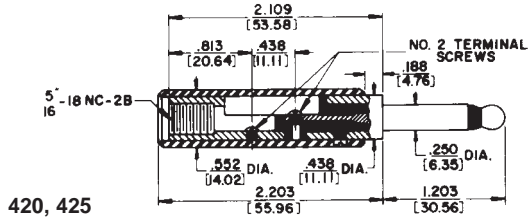

MIL-TYPE 1/4" PHONE PLUGS

DIMENSIONS ARE FOR REFERENCE ONLY $\frac{\text{Inch}}{\text{(mm)}}$

NOTE: Contact your Switchcraft Representative for price and delivery.