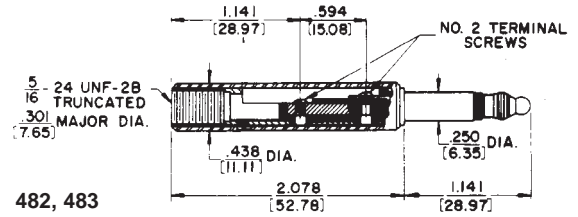

MIL-TYPE 1/4" PHONE PLUGS

DIMENSIONS ARE FOR REFERENCE ONLY $\frac{\text{Inch}}{\text{(mm)}}$

NOTE: Contact your Switchcraft Representative for price and delivery.