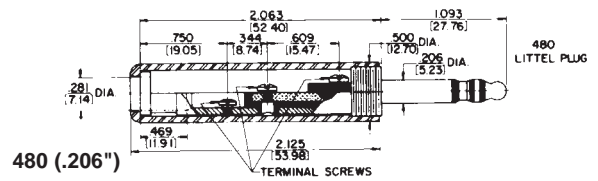

MIL-TYPE 1/4" PHONE PLUGS

DIMENSIONS ARE FOR REFERENCE ONLY $\frac{\text{Inch}}{\text{(mm)}}$

NOTE: Contact your Switchcraft Representative for price and delivery.