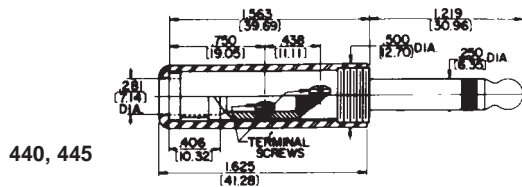

MIL-TYPE 1/4" PHONE PLUGS

DIMENSIONS ARE FOR REFERENCE ONLY $\frac{\text{Inch}}{\text{(mm)}}$

NOTE: Contact your Switchcraft Representative for price and delivery.