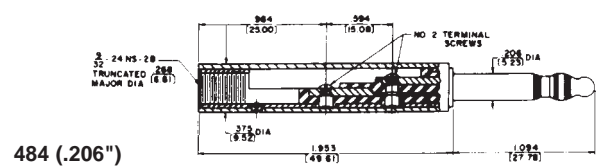

MIL-TYPE 1/4" PHONE PLUGS

DIMENSIONS ARE FOR REFERENCE ONLY $\frac{\text{Inch}}{\text{(mm)}}$

NOTE: Contact your Switchcraft Representative for price and delivery.