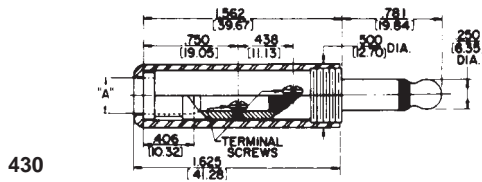

MIL-TYPE 1/4" PHONE PLUGS

DIMENSIONS ARE FOR REFERENCE ONLY $\frac{\text{Inch}}{\text{(mm)}}$

NOTE: Contact your Switchcraft Representative for price and delivery.